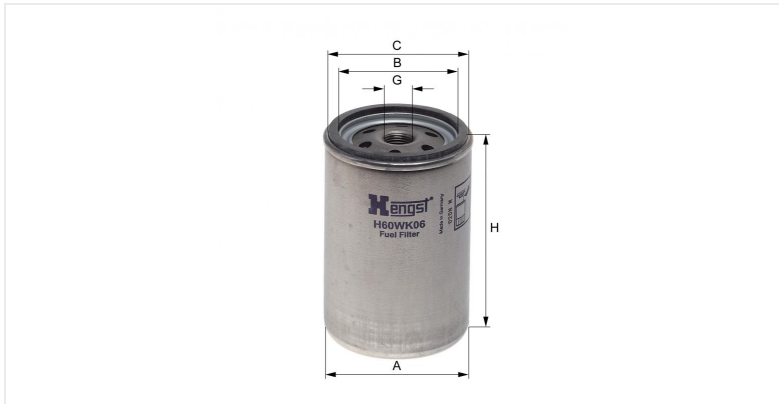

Fuel spin-on filter
H60WK06

Technical data

EDP	590200000
EAN	4030776007947
Status	Available

Dimensions in mm

A	76.00
B	62.00
C	72.00
D	
E	
F	
G	M16x1.5
H	119.00