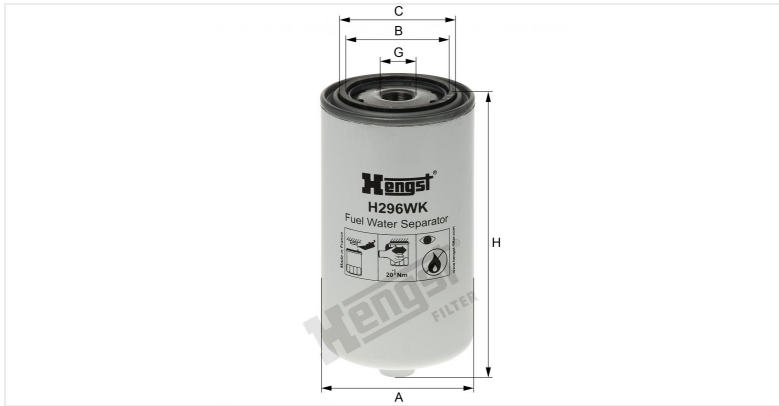

Fuel spin-on filter
H296WK

Technical data

EDP	1222200000
EAN	4030776020007
Status	Available

Dimensions in mm

A	93.50
B	62.50
C	70.00
D	
E	
F	
G	M20x1.5
H	182.00