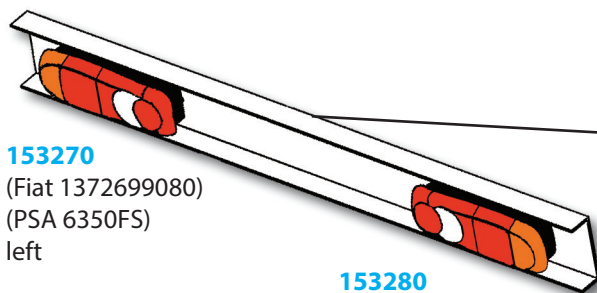

FIAT DUCATO CITROËN JUMPER, PEUGEOT BOXER CHASSIS CABIN VERSION

PATENTS & DESIGNS
REGISTERED

LC5
Rear lamp
Application since 07/2012
Multifunction with reflector
Rear connector 7 poles AMP 1.5
Rear fixation 4 screws

FPL 93
Side Marker lamp
193280
(Fiat 1356794080)

JPT bulb holder
001726

153270
(Fiat 1372699080)
(PSA 6350FS)
left

153280
(Fiat 1372698080)
(PSA 6351FS)
right

Connector AMP 1.5
D11868

VIGNAL SYSTEMS
12, rue Eugène Hénaff - BP 594
F-69637 Vénissieux Cedex
Tel: +33 (0)4 72 90 29 29
Email: info@vignal-systems.com
Site Web: www.vignal-systems.com