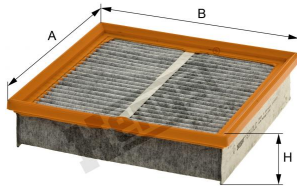

Cabin air carbon filter  
E947LC

### Dimensions in mm

A	209.00
B	209.00
C	
D	
E	
F	
G	
H	52.50