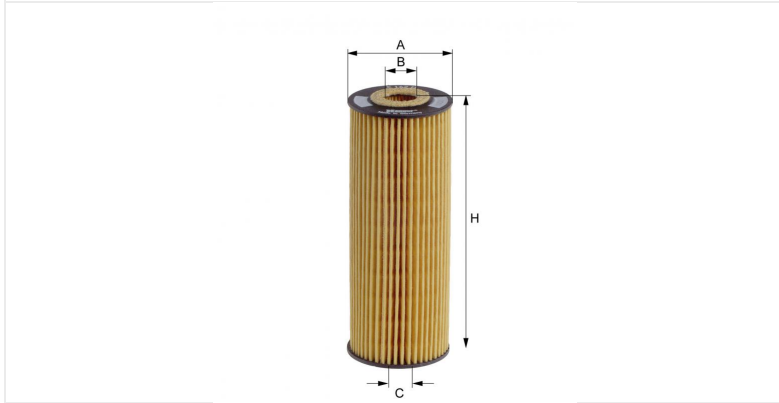

Oil filter insert with gasket set

E142H D21

Technical data

EDP	3130000
EAN	4030776000658
Status	Available

Dimensions in mm

A	62.00
B	21.00
C	22.00
D	
E	
F	
G	
H	159.00